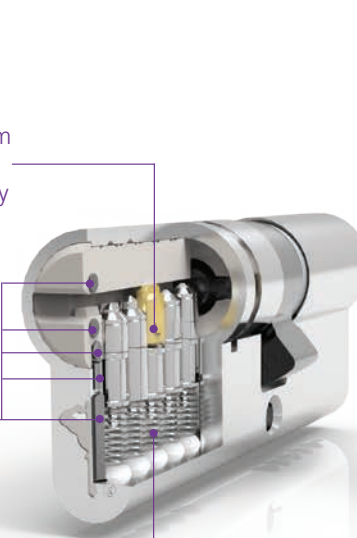

Giving you another layer of protection, the ClassicPro requires its unique magnetic card to be presented by the owner to an authorized Mul-T-Lock locksmith for additional keys.

Mul-T-Lock combines its advanced telescopic pinning technology with a special patented cut to meet the advanced security standards for your property.

Telescopic pinning system with unique patented pin for enhanced security against picking and bumping

Highest resistance against drilling and pulling, comply with EN 1303: 2015

Made of high quality materials including durable stainless steel springs